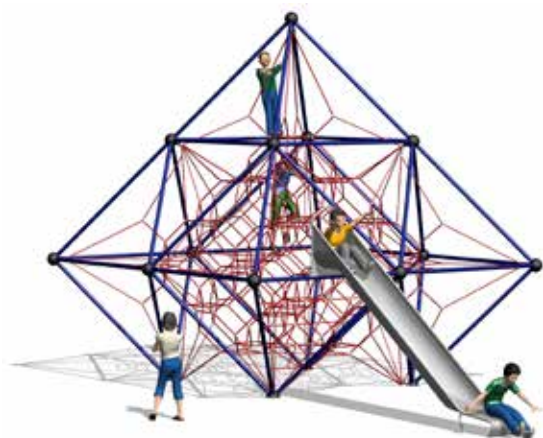

MOUNT LOGAN 3
STANDARD SB-DI-022
TRIANGULUM SB-DI-023